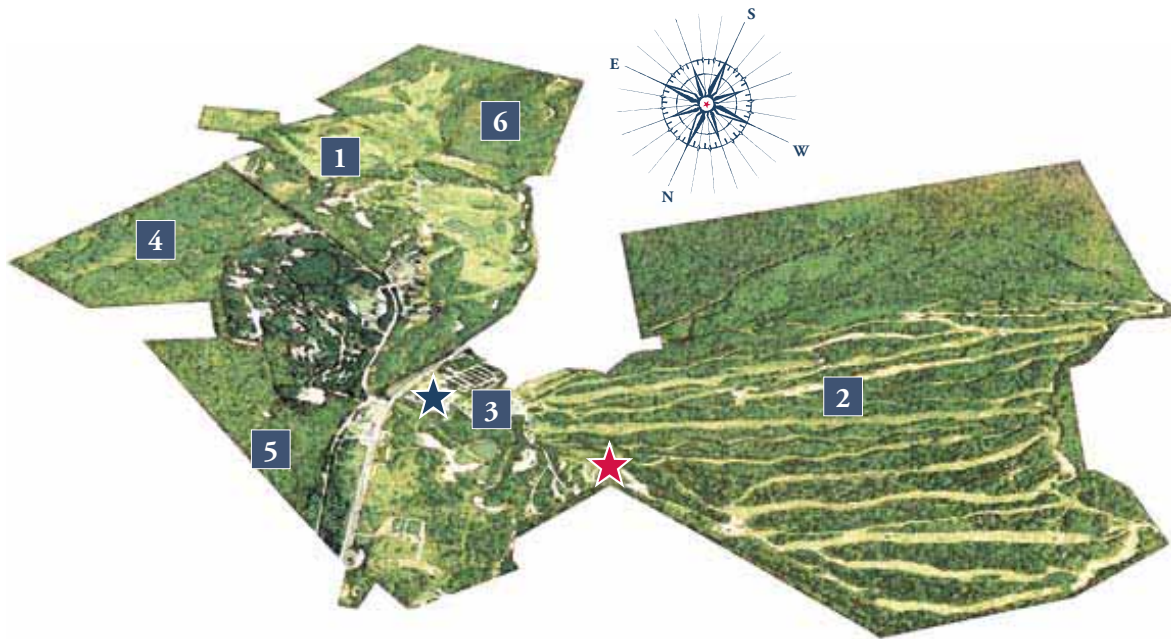

★ Presidential Views

★ Story Center

1 The Mount Washington Hotel

2 Bretton Woods Ski Area

3 The Village Common

4 Dartmouth Brook Neighborhood

5 Residential Neighborhood

6 Residential Neighborhood