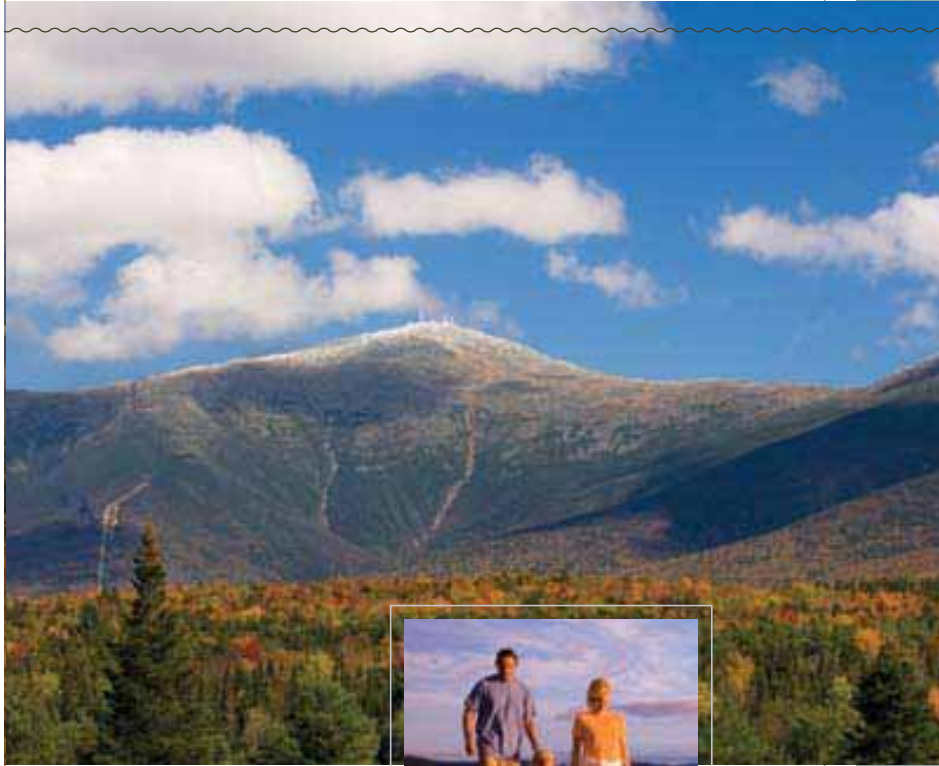

PRESIDENTIAL VIEWS

*Slopeside living at
Mount Washington Resort*

PRESIDENTIAL VIEWS

5-bedroom townhomes

BRETTON WOODS

The Presidential Views resort homes offer an opportunity to enjoy direct access to the slopes at Mount Washington Resort. With stunning views of the White Mountain Presidential range, these homes present the ultimate in location, comfort and luxury. Three levels of indoor and outdoor living space, five generously sized bedrooms, and a floorplan designed with family living in mind mean you'll enjoy the very best of resort living year-round in the heart of the White Mountains.