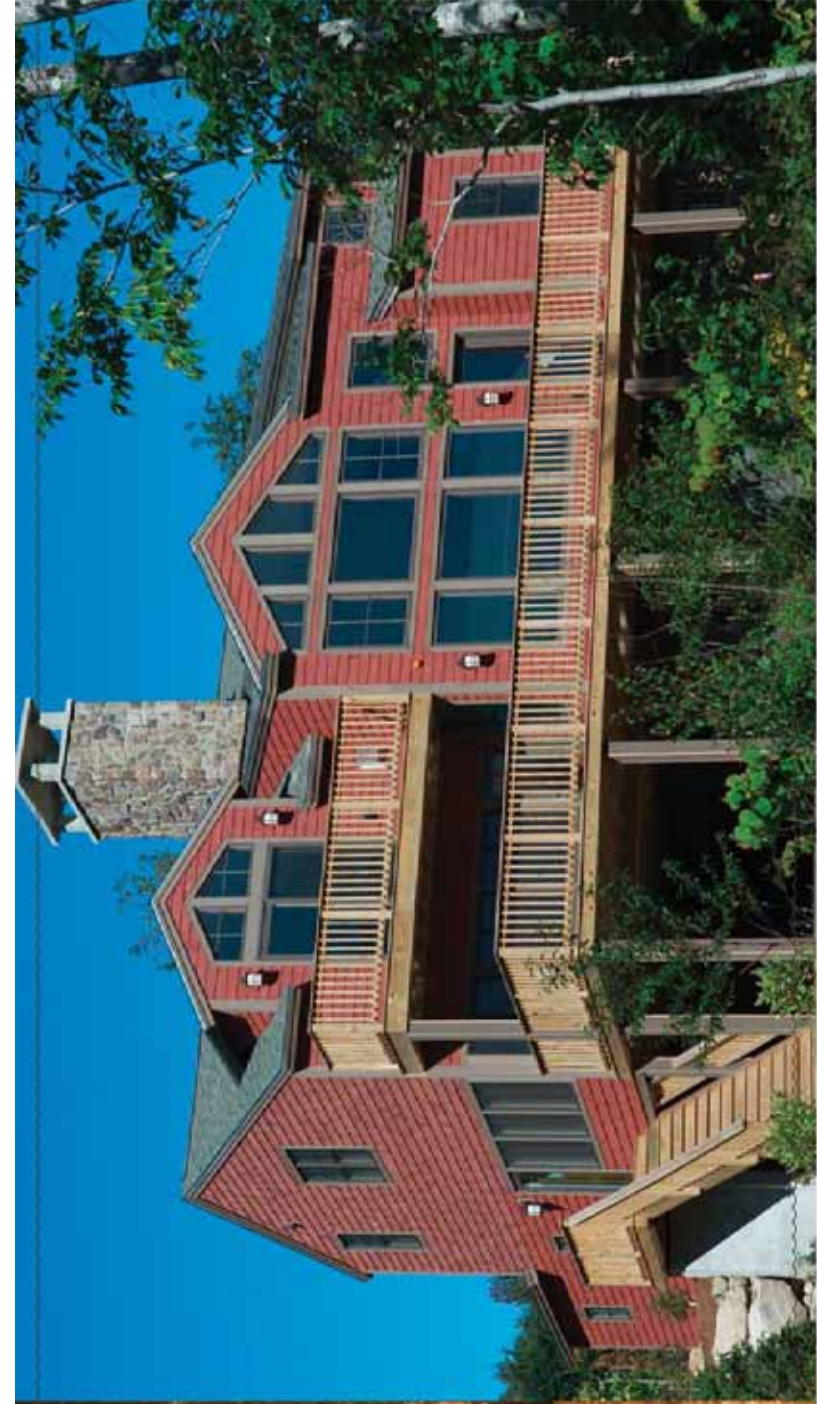

PRESIDENTIAL VIEWS

*Slopeside living at
Mount Washington Resort*

PRESIDENTIAL VIEWS

5-bedroom townhomes

BRETTON WOODS

The Presidential Views resort homes offer an opportunity to enjoy direct access to the slopes at Mount Washington Resort. With stunning views of the White Mountain Presidential range, these homes present the ultimate in location, comfort and luxury. Three levels of indoor and outdoor living space, five generously sized bedrooms, and a floorplan designed with family living in mind mean you'll enjoy the very best of resort living year-round in the heart of the White Mountains.

MAIN LEVEL

- Entry deck from parking area provides ample storage space for outdoor equipment
- Entryway with soaring two-story window framing Presidential range views
- Open layout and combined dining/great room with accent fireplace offers an inviting setting perfect for relaxing and entertaining
- Large kitchen with breakfast counter and plenty of pantry space
- Wide wraparound deck and screened porch in back

SECOND LEVEL

- Balcony walkway open to the level below provides access to three second-level bedrooms
- Expansive master suite with fireplace and private balcony overlooking the mountains
- Generous closet space and large master bath in master suite
- Two additional bedrooms, each with a private bathroom

★ Story Center

1 The Mount Washington Hotel

2 Bretton Woods Ski Area

3 The Village Common

4 Dartmouth Brook Neighborhood

5 Residential Neighborhood

6 Residential Neighborhood

LOWER LEVEL