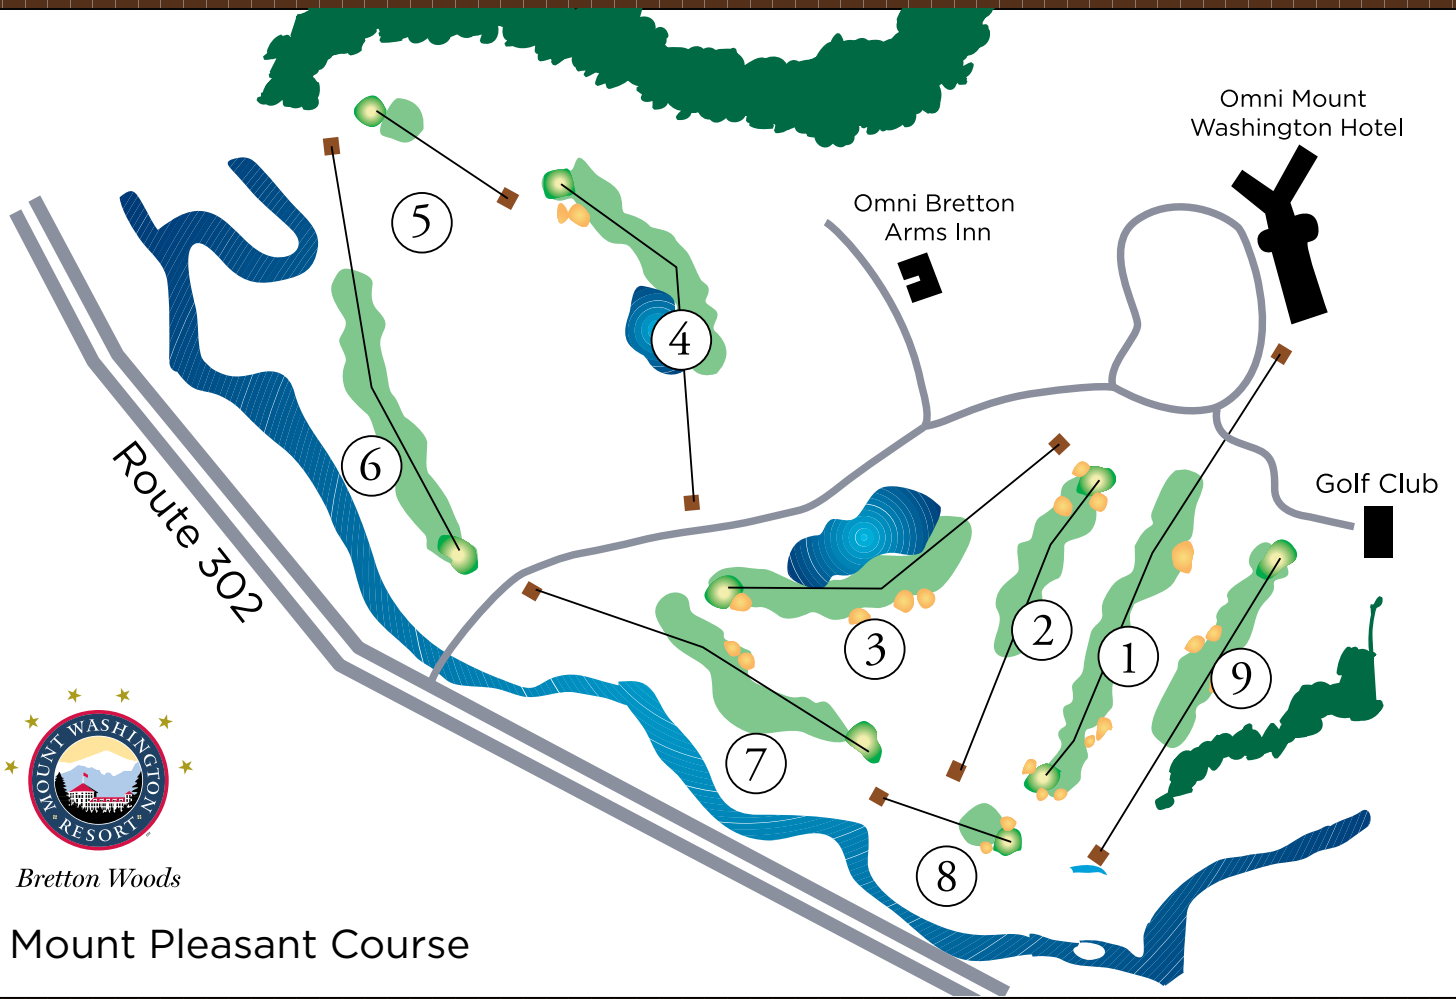

Bretton Woods

Mount Pleasant Course

Mount Pleasant Course

Est. 1989 • Architect Cornish & Silva

Original Layout • Est. 1895 • Architect Alex Findley

USGA RULES SHALL GOVERN ALL PLAY

- White Stakes - Out of Bounds
- Red Stakes - Lateral Hazards
- Yellow Stakes - Water Hazards
- All roads and cart paths - free drop, one club length
- Proper golf attire is required at all times on the golf course and driving range
- Pace of Play - your position on the golf course is determined by the group ahead of you, not the group behind you

OMNI  HOTELS & RESORTS[®]
mount washington | new hampshire

210 Mt. Washington Hotel Rd. • Bretton Woods, NH 03575 • 603-278-GOLF (4653)

Mount Pleasant Course

Hole	1	2	3	4	5	6	7	8	9	Out	Tot	Hcp	Net
● Blue 68.6/124	520	350	410	400	140	450	420	150	375	3215			
○ White 67.4/124	500	330	380	370	120	415	385	140	350	2990			
Par	5	4	4	4	3	4	4	3	4	35			
Handicap	9 10	11 12	7 8	5 6	17 18	1 2	3 4	15 16	13 14				
● Red 67.6/109	440	265	305	330	95	355	300	100	285	2475			