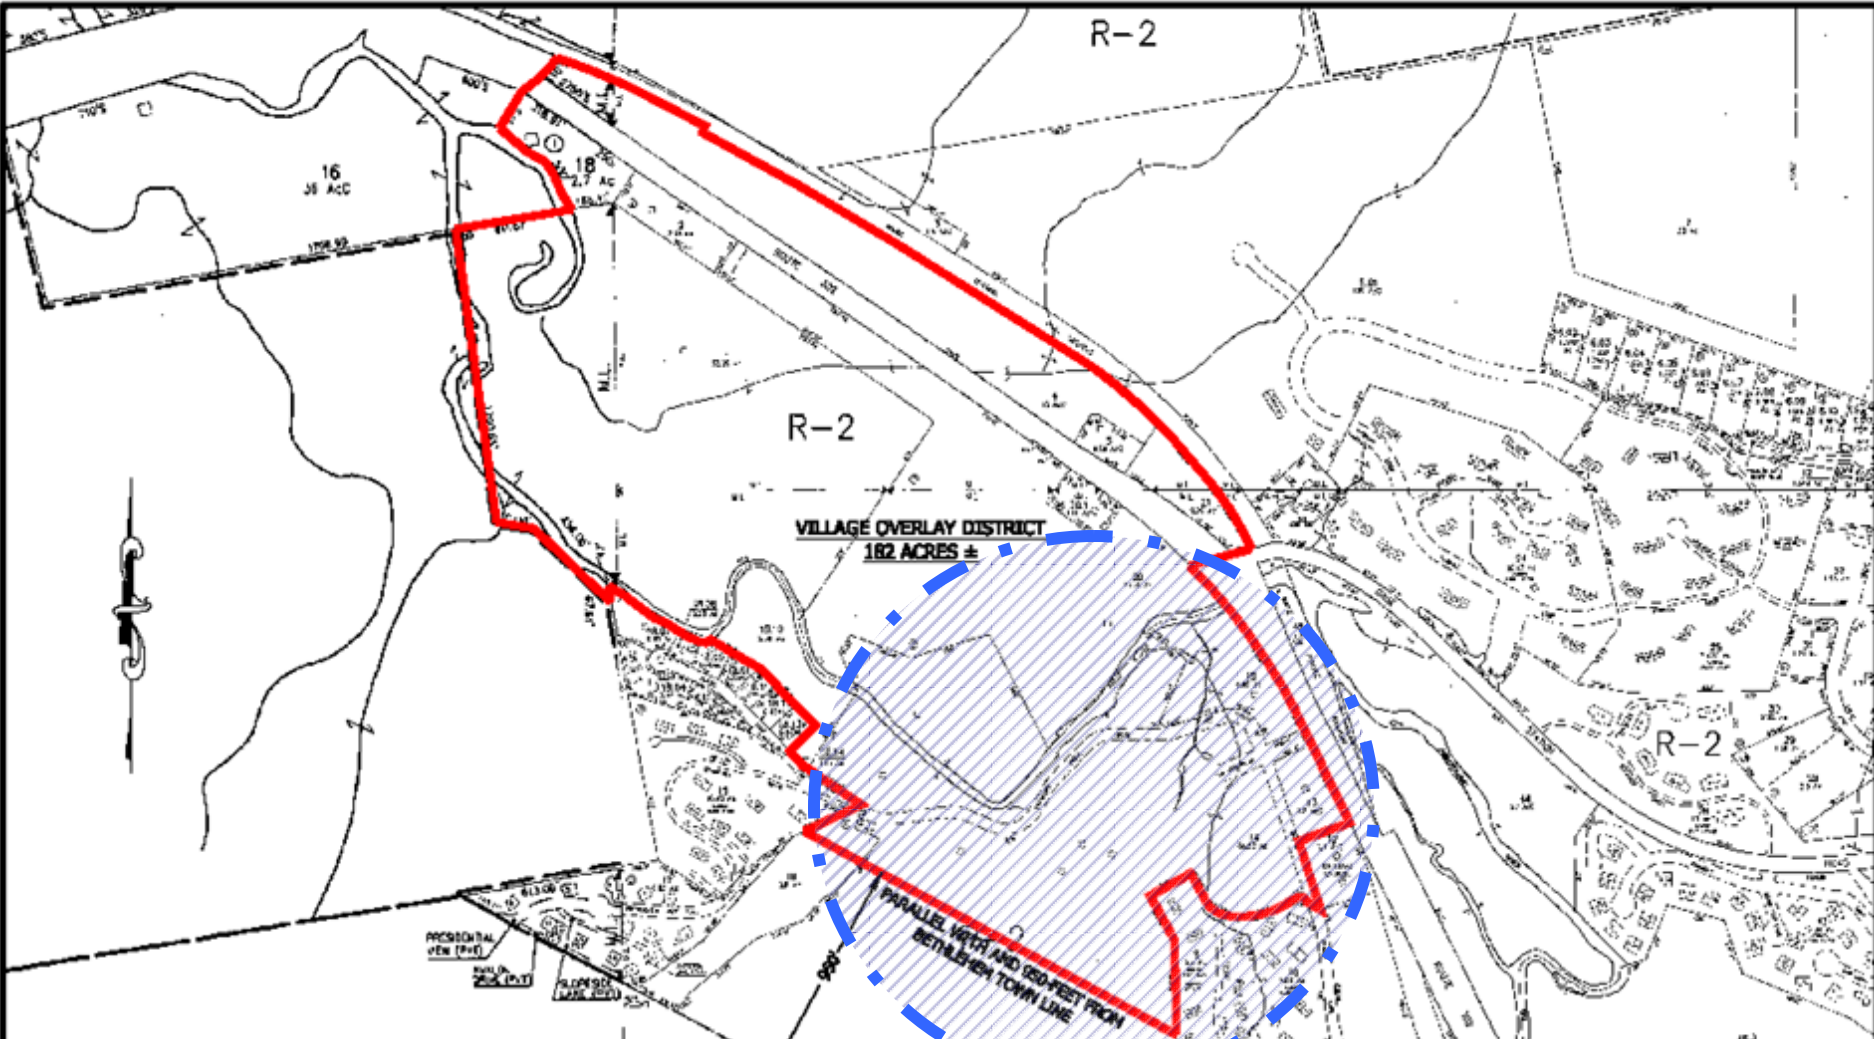

Village Overlay District Location/ Study Area

© 2007
All rights reserved

horizons
Engineering

34 School Street
Lithgow, NH 03051
Phone (603) 499-1511 • Fax (603) 499-1543

MOUNT WASHINGTON RESORT

EXHIBIT - PROPOSED TOWN OF
CARROLL VILLAGE OVERLAY DISTRICT

CARROLL, COOKS COUNTY, NH

PROJECT #:	07057
DRAWN BY:	AM
DESIGN BY:	AM
DATE:	12-18-07